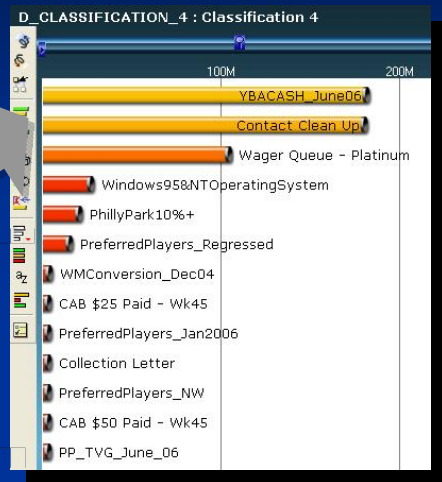

Phone Number:

Social Security Number

Birthday (mm-dd-yyyy)

Need Help? Notes here.

Important: To complete registration, ensure that you've entered a valid email address that you can check immediately.

Desired Handle / User ID:

Password:

Retype Password:

By submitting this page, I agree to Youbet.com's complete [Terms and Conditions](#) and I give permission to Youbet.com to verify the information in this application using services provided by Equifax Inc.

SUBMIT

Return to Racing

Extensive Collection and Analysis of Consumer Data

albrights	260291
ams	286665
anks	320853
babin	552290
barneyb11	36577
bburten	234752
billh41	263298
bjackson	28411
bresmith	24391
brewzer	41095
budjr	256790
bundel	373151
cet	208593
chalk	156659
charles6	273577
chiefsfan	354245
clinton	678871
cotton	124686
cow	488955
daryl	389184
davidh	210481
doubler	274071

Yobet.com website interface. The top navigation bar includes View, Wagering, Rewards, Account, Handicapping, Extras, Help, Tables, Log Out, and Terms of Use. The main content area features a 'Yobet Advantage' promotion with a 'Player Rewards Program' section. A table lists various horse racing tracks with columns for 'WPS' and 'Exotic'. Promotional banners for 'Thoro-Graph Sheets' and 'Introducing Yobet Advantage' are also visible.