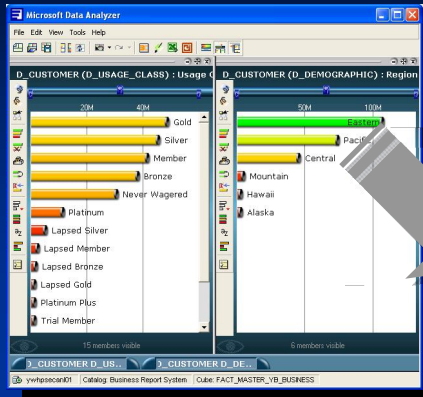

SUBMIT

Return to Racing

Extensive Collection and Analysis of Consumer Data

albrights	260291
ams	286665
anks	320853
babin	552290
barneyb11	36577
bburten	234752
billh41	263298
bjackson	28411
bresmith	24391
brewzer	41095
budjr	256790
bundel	373151
cet	208593
chalk	156659
charles6	273577
chiefsfan	354245
clinton	678871
cotton	124686
cow	488955
daryl	389184
davidh	210481
doubler	274071