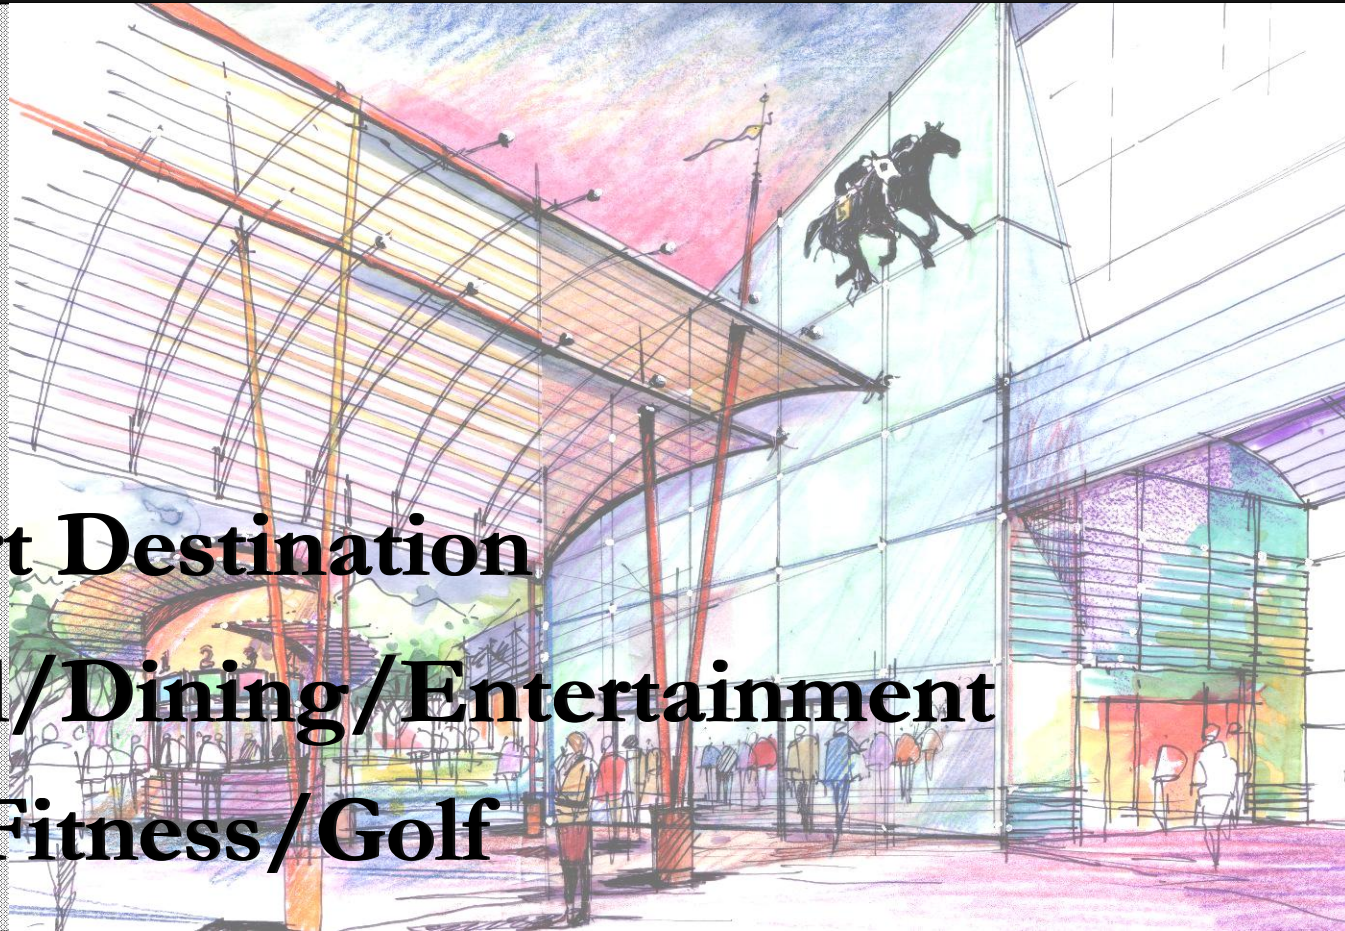

A Tale of Three Tracks

Harrah's Chester Downs | Delaware Park | Charlestown/Gulfstream

- **Resort Destination**
- **Retail/Dining/Entertainment**
- **Spa/Fitness/Golf**