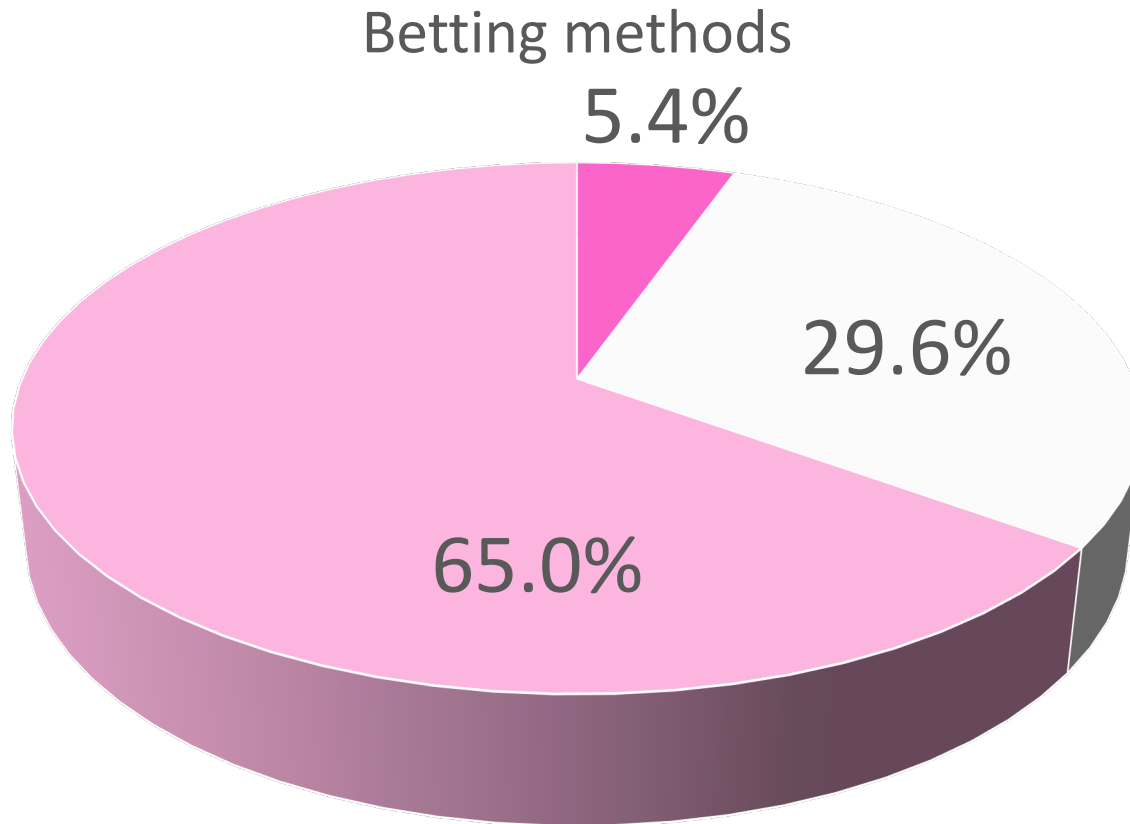

Betting Turnover

■ On-course cash

■ Off-course cash

■ Online